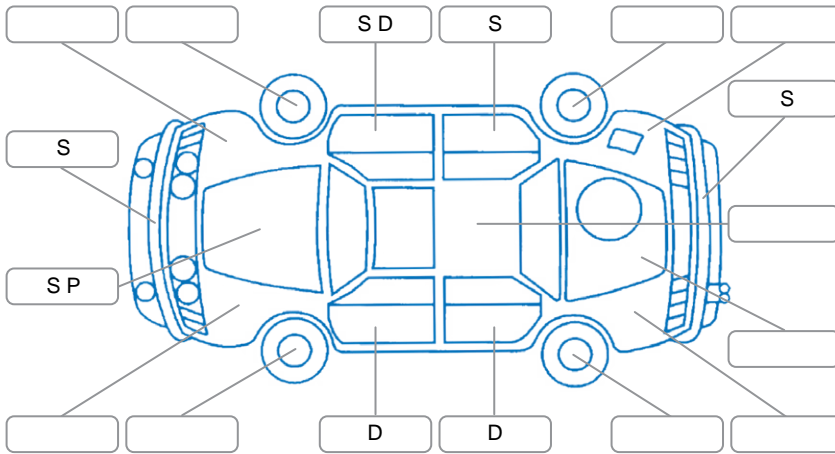

Report ID:	25,913,587	Version:	1
Created:	01 May 2026		

Make:	Nissan	Model:	Serena
Body Style:	Wagon	Year:	2015
Rego No.:	RGN381	Rego Expiry:	02 Jul 2026
WoF Expiry:	29 Jul 2026	Odometer:	119,189 Kms
Good No.:	25913587	VIN:	7AT0DH3FX25283611
Next Service:	124,900 kms	Service History:	No

Key
 S = Scratch R = Rust C = Crack * = Decals W = Significant scuffs
 D = Dent PT = Paint defect P = Pin dent SC = Stone Chips

Note: some defects and blemishes may not be displayed in the diagram

Body Inspection Comments