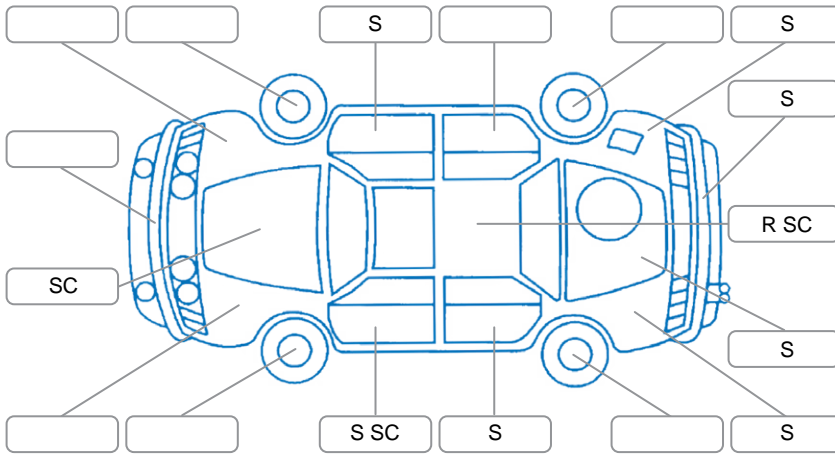

Report ID:	25,913,541	Version:	1
Created:	29 May 2026		

Make:	Nissan	Model:	Navara
Body Style:	Utility	Year:	2022
Rego No.:	PBU643	Rego Expiry:	30 Sep 2026
WoF Expiry:	28 Jan 2027	Odometer:	188,316 Kms
Good No.:	25913541	VIN:	MNTCBND23A0016127
Next Service:	200000	Service History:	Yes

### Key

S = Scratch    R = Rust    C = Crack    \* = Decals    W = Significant scuffs  
 D = Dent    PT = Paint defect    P = Pin dent    SC = Stone Chips

Note: some defects and blemishes may not be displayed in the diagram

### Body Inspection Comments

Windscreen chip in CVA.

Conditions During Body Inspection

Dry