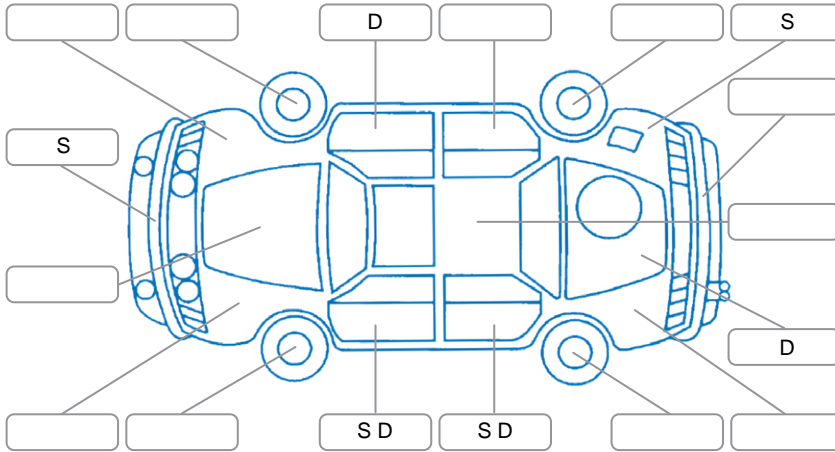

Report ID:	25,913,539	Version:	1
Created:	28 May 2026		

Make:	Ford	Model:	Ranger
Body Style:	Utility	Year:	2020
Rego No.:	NCG344	Rego Expiry:	04 Oct 2026
WoF Expiry:	06 Oct 2026	Odometer:	150,584 Kms
Good No.:	25913539	VIN:	MPBUMFF60LX293663
Next Service:	161000	Service History:	Yes

Key

S = Scratch R = Rust C = Crack * = Decals W = Significant scuffs
 D = Dent PT = Paint defect P = Pin dent SC = Stone Chips

Note: some defects and blemishes may not be displayed in the diagram

Body Inspection Comments

LH tail lamp crack.

Conditions During Body Inspection

Dry

Under Carriage and Under Bonnet Inspection Comments

2Wheel drive.

Interior Comments

Seats: FR both seat torn.

Carpets: Good

Panels: Good

Dashboard: Good

General Comments

Road Conditions During Test Drive

Dry

Engine Timing Mechanism

Timing Chain

Evidence of Cam Belt Replacement