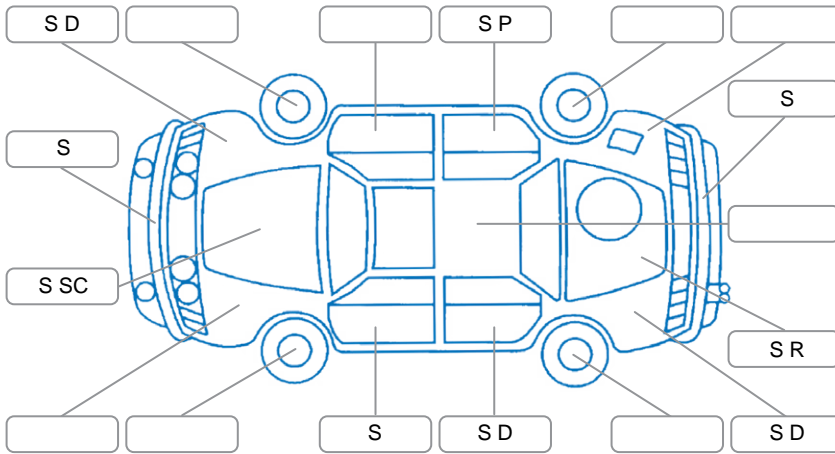

Report ID:	25,913,518	Version:	2
Created:	27 May 2026		

Make:	Hyundai	Model:	Iload
Body Style:	Van	Year:	2013
Rego No.:	GTF79	Rego Expiry:	10 Jul 2026
WoF Expiry:	08 May 2026	Odometer:	72,281 Kms
Good No.:	25913518	VIN:	KMFWBX7KMDU549013
Next Service:	86,000 kms	Service History:	No

Key
 S = Scratch R = Rust C = Crack * = Decals W = Significant scuffs
 D = Dent PT = Paint defect P = Pin dent SC = Stone Chips

Note: some defects and blemishes may not be displayed in the diagram

Body Inspection Comments

- Rwd
- Transmission oil leak
- Underbody surface rust

Interior Comments

Seats:	Good
Carpets:	Good
Panels:	Average
Dashboard:	Average

General Comments

Engine noisy when AC turned on

Road Conditions During Test Drive	Dry		
Engine Timing Mechanism	Timing Chain		
Evidence of Cam Belt Replacement	<input type="checkbox"/> Yes	<input type="checkbox"/> No	Kms
Inspected by:	Vasanthakumar Mayilswamy		
Published by:	Vasanthakumar Mayilswamy		
Inspection Date:	27 May 2026		