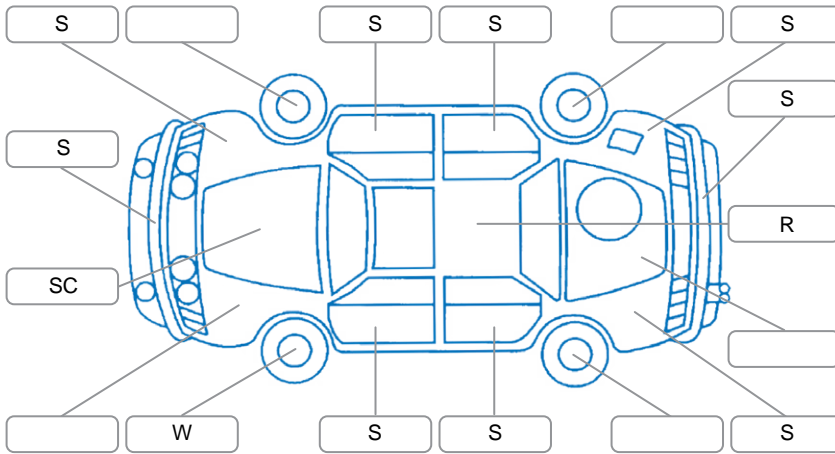

Report ID:	25,913,502	Version:	2
Created:	01 Jul 2026		

Make:	Toyota	Model:	Aqua
Body Style:	Hatchback	Year:	2014
Rego No.:	QNQ805	Rego Expiry:	09 Apr 2026
WoF Expiry:	29 Mar 2027	Odometer:	159,811 Kms
Good No.:	25913502	VIN:	7AT0H65YX23295684
Next Service:	165000	Service History:	No

Key
 S = Scratch R = Rust C = Crack * = Decals W = Significant scuffs
 D = Dent PT = Paint defect P = Pin dent SC = Stone Chips

Note: some defects and blemishes may not be displayed in the diagram

Body Inspection Comments

R sill scratches

Conditions During Body Inspection: Dry

Under Carriage and Under Bonnet Inspection Comments

Fwd

Interior Comments

Seats:	Good
Carpets:	Good
Panels:	Good
Dashboard:	Good

General Comments

Road Conditions During Test Drive	Dry		
Engine Timing Mechanism	Timing Chain		
Evidence of Cam Belt Replacement	<input type="checkbox"/> Yes	<input type="checkbox"/> No	Kms
Inspected by:	Vasanthakumar Mayilswamy		
Published by:	Andrew Sullivan		
Inspection Date:	27 May 2026		