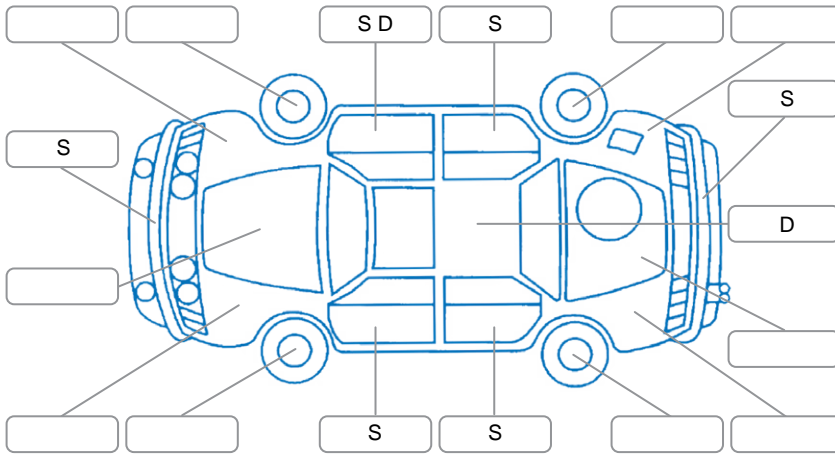

Report ID:	25,913,489	Version:	2
Created:	10 Jun 2026		

Make:	Toyota	Model:	Rav4
Body Style:	SUV	Year:	2022
Rego No.:	PJL257	Rego Expiry:	27 Jul 2026
WoF Expiry:	24 Jun 2027	Odometer:	98,090 Kms
Good No.:	25913489	VIN:	JTMBW3FV70D153267
Next Service:	111514	Service History:	Yes

Key
 S = Scratch R = Rust C = Crack * = Decals W = Significant scuffs
 D = Dent PT = Paint defect P = Pin dent SC = Stone Chips

Note: some defects and blemishes may not be displayed in the diagram

Body Inspection Comments

Conditions During Body Inspection: Dry

Under Carriage and Under Bonnet Inspection Comments

4Wheel drive.

Interior Comments

Seats:	Good
Carpets:	Good
Panels:	Good
Dashboard:	Good

General Comments

Road Conditions During Test Drive	Dry		
Engine Timing Mechanism	Timing Chain		
Evidence of Cam Belt Replacement	<input type="checkbox"/> Yes	<input type="checkbox"/> No	Kms
Inspected by:	Rajesh Mayan		
Published by:	Ben Nicholson		
Inspection Date:	29 May 2026		