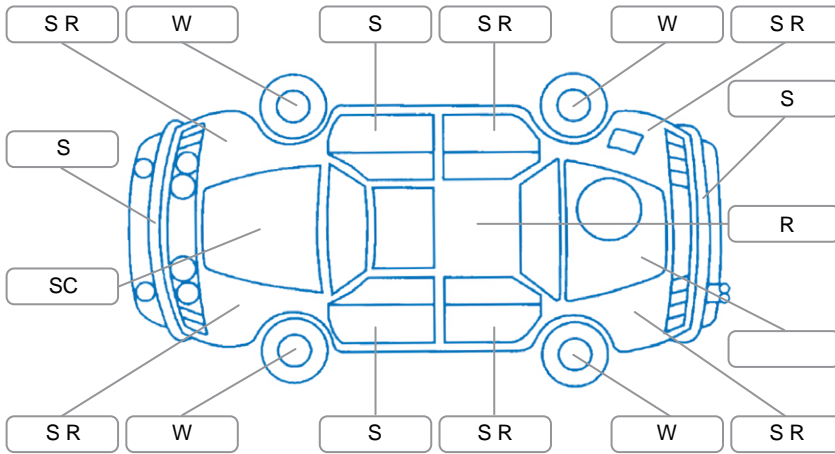

Report ID:	25,913,462	Version:	2
Created:	05 Jun 2026		

Make:	Toyota	Model:	Rav4
Body Style:	SUV	Year:	2018
Rego No.:	LWG403	Rego Expiry:	16 Nov 2026
WoF Expiry:		Odometer:	109,770 Kms
Good No.:	25913462	VIN:	JTMZDREV60J159247
Next Service:	120,00 kms	Service History:	Yes

Key
 S = Scratch R = Rust C = Crack * = Decals W = Significant scuffs
 D = Dent PT = Paint defect P = Pin dent SC = Stone Chips

Note: some defects and blemishes may not be displayed in the diagram

Body Inspection Comments

R and LA pillars chips and rust

Conditions During Body Inspection

Dry

Under Carriage and Under Bonnet Inspection Comments

Fwd
 Underbody surface rust

Interior Comments

Seats:	Good
Carpets:	Good
Panels:	Tailgate, RL and RR door trim scratches
Dashboard:	Good

General Comments

VTNZ WOF fail 22.12.25 for Right Rear Suspension Shock Absorber Oil Leaks to Replace

Road Conditions During Test Drive

Dry

Engine Timing Mechanism

Timing Chain

Evidence of Cam Belt Replacement