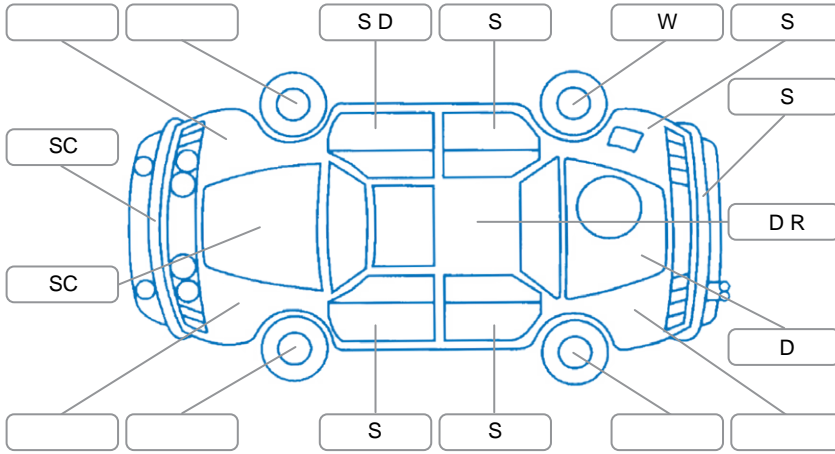

Key

S = Scratch R = Rust C = Crack * = Decals W = Significant scuffs
 D = Dent PT = Paint defect P = Pin dent SC = Stone Chips

Note: some defects and blemishes may not be displayed in the diagram

Body Inspection Comments

Windscreen major crack.

Conditions During Body Inspection

Dry

Under Carriage and Under Bonnet Inspection Comments

4Wheel drive.

Interior Comments

Seats:	Good
Carpets:	Good
Panels:	Good
Dashboard:	Good

General Comments