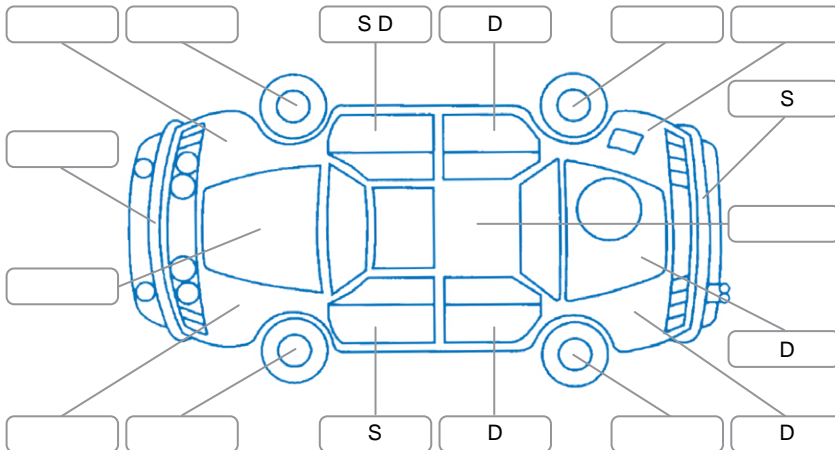

Report ID:	25,913,415	Version:	1
Created:	04 Jun 2026		

Make:	Mercedes-Benz	Model:	Vito
Body Style:	Van	Year:	2018
Rego No.:	LUD235	Rego Expiry:	15 Aug 2026
WoF Expiry:	10 Sep 2026	Odometer:	135,086 Kms
Good No.:	25913415	VIN:	WDF44760123456400
Next Service:	Due	Service History:	No

**Key**  
 S = Scratch    R = Rust    C = Crack    \* = Decals    W = Significant scuffs  
 D = Dent    PT = Paint defect    P = Pin dent    SC = Stone Chips

Note: some defects and blemishes may not be displayed in the diagram

### Body Inspection Comments

Tailgate trim crack. Windscreen crack.  
 Cargo trim right crack. RH air vent crack.

Conditions During Body Inspection	Dry
-----------------------------------	-----