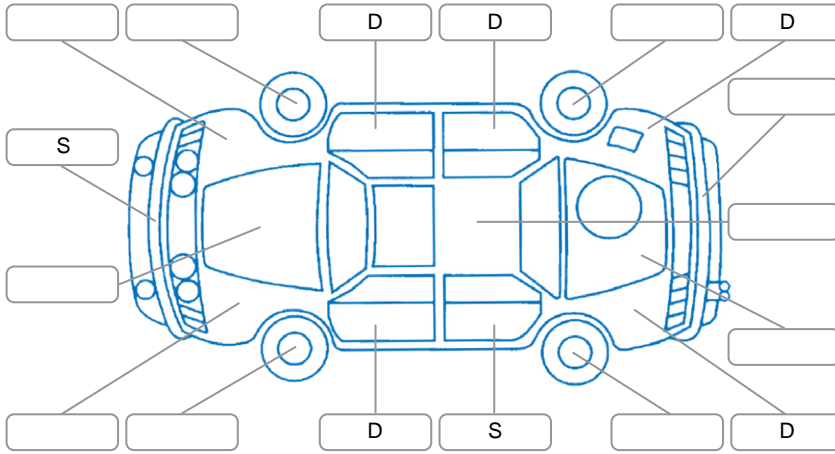

Report ID:	25,913,404	Version:	6
Created:	19 Jun 2026		

Make:	KIA	Model:	Sorento
Body Style:	SUV	Year:	2022
Rego No.:	PHB157	Rego Expiry:	26 Sep 2026
WoF Expiry:	23 Jun 2027	Odometer:	92,654 Kms
Good No.:	25913404	VIN:	KNARH81BWN5161369
Next Service:	107000	Service History:	Yes

Key
 S = Scratch R = Rust C = Crack * = Decals W = Significant scuffs
 D = Dent PT = Paint defect P = Pin dent SC = Stone Chips

Note: some defects and blemishes may not be displayed in the diagram

Body Inspection Comments