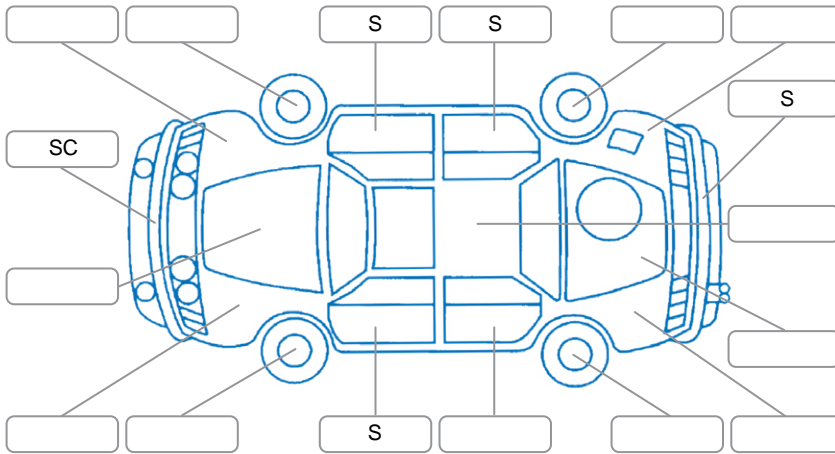

Report ID:	25,912,742	Version:	3
Created:	10 Jun 2026		

Make:	Toyota	Model:	Rav4
Body Style:	SUV	Year:	2023
Rego No.:	PZS743	Rego Expiry:	03 Dec 2026
WoF Expiry:	25 May 2027	Odometer:	41,531 Kms
Good No.:	25912742	VIN:	JTMBW3FV60D180444
Next Service:	56000	Service History:	Yes

**Key**  
 S = Scratch    R = Rust    C = Crack    \* = Decals    W = Significant scuffs  
 D = Dent    PT = Paint defect    P = Pin dent    SC = Stone Chips

Note: some defects and blemishes may not be displayed in the diagram