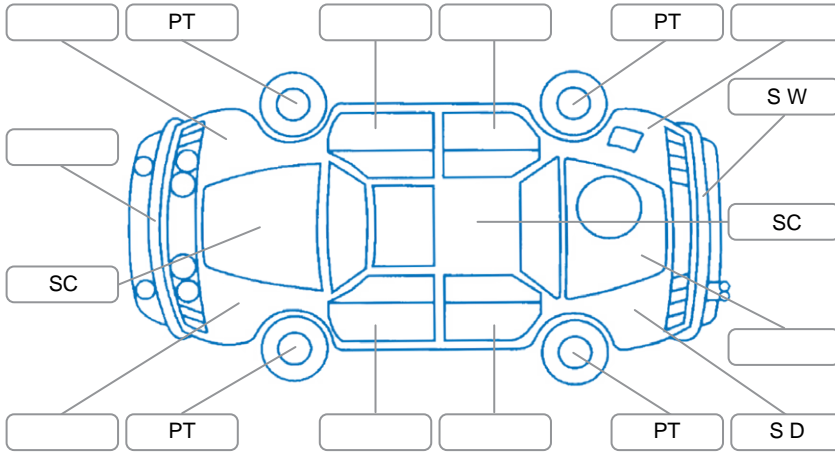

Key

S = Scratch R = Rust C = Crack * = Decals W = Significant scuffs
 D = Dent PT = Paint defect P = Pin dent SC = Stone Chips

Note: some defects and blemishes may not be displayed in the diagram

Body Inspection Comments

Windscreen stone chips

Conditions During Body Inspection

Dry

Under Carriage and Under Bonnet Inspection Comments

Front wheel drive

Interior Comments

Seats:	Good
Carpets:	Good
Panels:	Good
Dashboard:	Good

General Comments