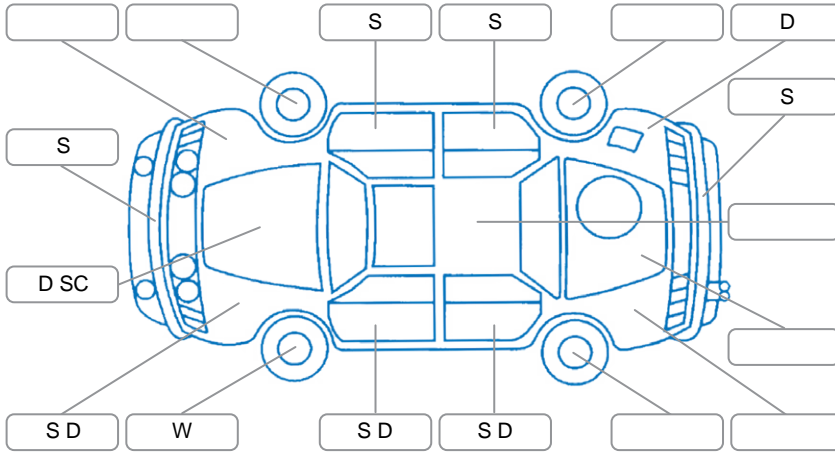

Key

S = Scratch R = Rust C = Crack * = Decals W = Significant scuffs
 D = Dent PT = Paint defect P = Pin dent SC = Stone Chips

Note: some defects and blemishes may not be displayed in the diagram

Body Inspection Comments

RF body seal torn. Wind screen crack.
 Cargo cover damage.
 Wheel brace mis.

Conditions During Body Inspection Dry

Under Carriage and Under Bonnet Inspection Comments

2Wheel drive.

Interior Comments

Seats:	Good
Carpets:	Good
Panels:	Good
Dashboard:	Good