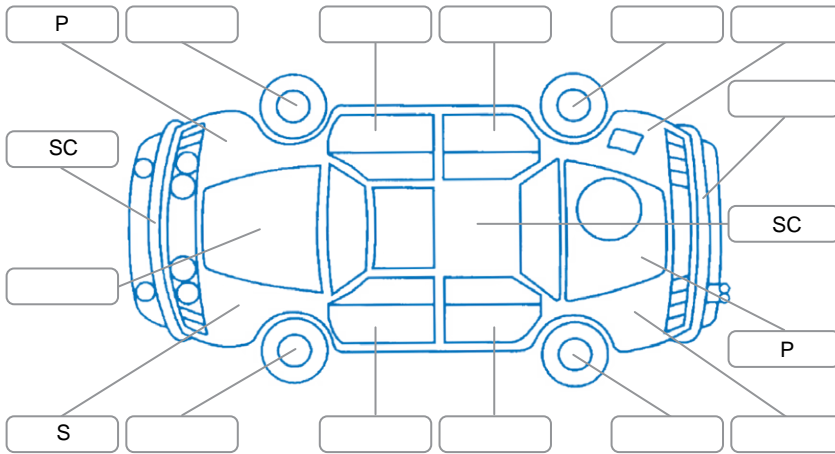

Key
 S = Scratch R = Rust C = Crack * = Decals W = Significant scuffs
 D = Dent PT = Paint defect P = Pin dent SC = Stone Chips

Note: some defects and blemishes may not be displayed in the diagram

Body Inspection Comments

Conditions During Body Inspection	Dry
-----------------------------------	-----

Under Carriage and Under Bonnet Inspection Comments

2Wheel drive.

Interior Comments

Seats:	Good
Carpets:	Good
Panels:	Good
Dashboard:	Good