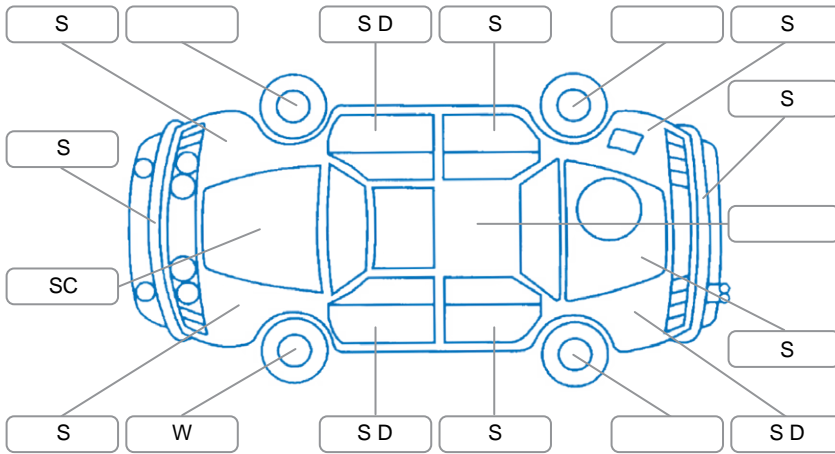

Report ID:	25,912,695	Version:	2
Created:	12 May 2026		

Make:	Mitsubishi	Model:	Eclipse Cross
Body Style:	SUV	Year:	2023
Rego No.:	PYE178	Rego Expiry:	16 Nov 2026
WoF Expiry:	17 May 2026	Odometer:	50,010 Kms
Good No.:	25912695	VIN:	JMFXDGL3WPZ000720
Next Service:	60,000 kms	Service History:	Yes

Key
 S = Scratch R = Rust C = Crack * = Decals W = Significant scuffs
 D = Dent PT = Paint defect P = Pin dent SC = Stone Chips

Note: some defects and blemishes may not be displayed in the diagram

Body Inspection Comments

Tyre mobility kit available
 Domestic wall charger and fast charger available
 FR tyre inner edge worn

Conditions During Body Inspection: Dry

Under Carriage and Under Bonnet Inspection Comments

Awd

Interior Comments