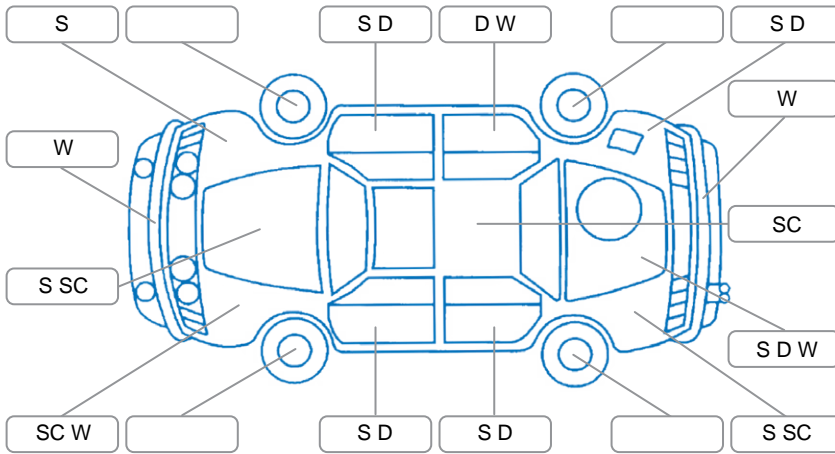

Report ID:	25,912,669	Version:	1
Created:	04 May 2026		

Make:	Toyota	Model:	Hilux
Body Style:	Utility	Year:	2017
Rego No.:	KQZ175	Rego Expiry:	01 Jun 2026
WoF Expiry:	01 Oct 2026	Odometer:	197,357 Kms
Good No.:	25912669	VIN:	MR0KA3CD901304638
Next Service:	202,270km	Service History:	Yes

**Key**

S = Scratch    R = Rust    C = Crack    \* = Decals    W = Significant scuffs  
 D = Dent    PT = Paint defect    P = Pin dent    SC = Stone Chips

Note: some defects and blemishes may not be displayed in the diagram

**Body Inspection Comments**

Windscreen stone chips

Conditions During Body Inspection

Dry

**Under Carriage and Under Bonnet Inspection Comments**

Engine oil Seep  
 4 wheel drive

**Interior Comments**

Seats:	Good
Carpets:	Good
Panels:	Good
Dashboard:	Good