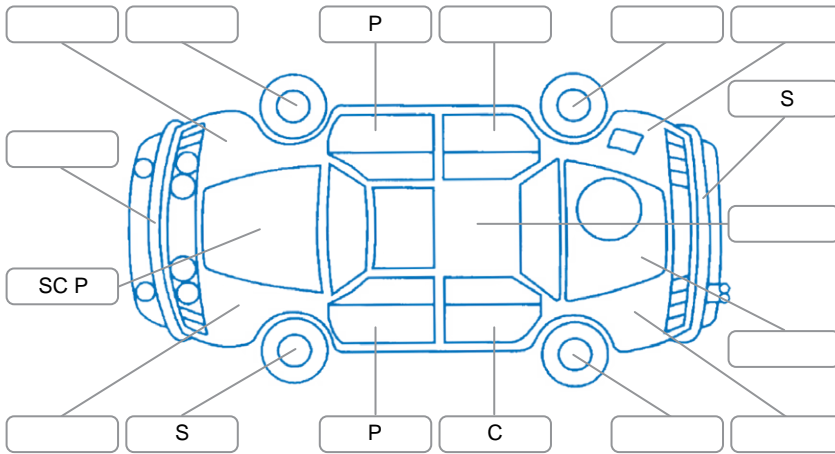

Key
 S = Scratch R = Rust C = Crack * = Decals W = Significant scuffs
 D = Dent PT = Paint defect P = Pin dent SC = Stone Chips

Note: some defects and blemishes may not be displayed in the diagram

Body Inspection Comments

Conditions During Body Inspection: Dry

Under Carriage and Under Bonnet Inspection Comments

4Wheel drive.

Interior Comments

Seats:	Good
Carpets:	Good
Panels:	Good
Dashboard:	Good

General Comments

Road Conditions During Test Drive	Dry		
Engine Timing Mechanism	Timing Chain		
Evidence of Cam Belt Replacement	<input type="checkbox"/> Yes	<input type="checkbox"/> No	Kms
Inspected by:	Rajesh Mayan		
Published by:	Ben Nicholson		
Inspection Date:	30 Apr 2026		