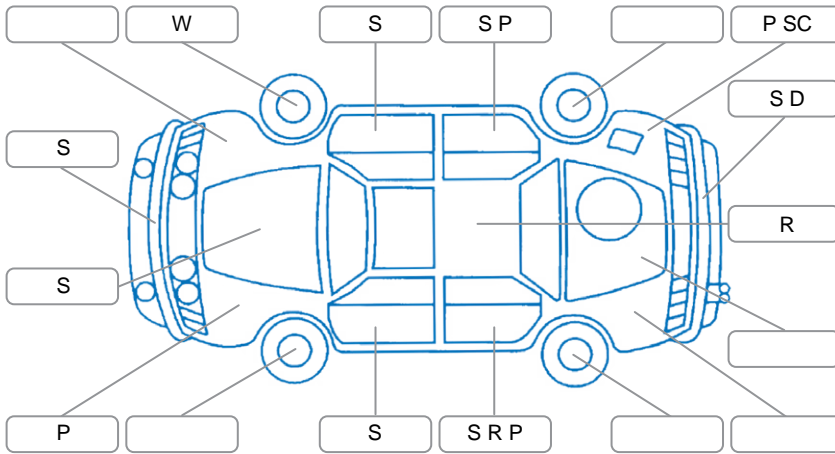

Report ID:	25,912,624	Version:	2
Created:	22 Jun 2026		

Make:	Toyota	Model:	Rav4
Body Style:	SUV	Year:	2013
Rego No.:	GZC633	Rego Expiry:	16 Jul 2026
WoF Expiry:	02 Jul 2027	Odometer:	159,535 Kms
Good No.:	25912624	VIN:	JTMBFREVE80D027973
Next Service:	172,000 kms	Service History:	Yes

Key
 S = Scratch R = Rust C = Crack * = Decals W = Significant scuffs
 D = Dent PT = Paint defect P = Pin dent SC = Stone Chips

Note: some defects and blemishes may not be displayed in the diagram

Body Inspection Comments

Windscreen stone chip cracked
 FR door interior seal torn

Conditions During Body Inspection: Dry

Under Carriage and Under Bonnet Inspection Comments

4wd

Interior Comments

Seats:	Good
Carpets:	Good
Panels:	Good
Dashboard:	After market holes