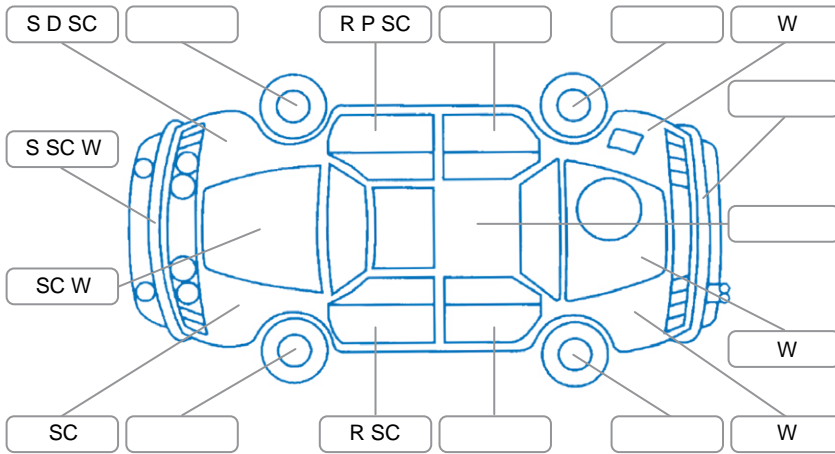

Report ID:	25,912,598	Version:	3
Created:	07 Jul 2026		

Make:	Foton	Model:	Tunland
Body Style:	Utility	Year:	2016
Rego No.:	KBN667	Rego Expiry:	25 Mar 2026
WoF Expiry:	21 Feb 2026	Odometer:	118,968 Kms
Good No.:	25912598	VIN:	LVAV2KBB9FJ052988
Next Service:	125,000km	Service History:	No

**Key**

S = Scratch    R = Rust    C = Crack    \* = Decals    W = Significant scuffs  
 D = Dent    PT = Paint defect    P = Pin dent    SC = Stone Chips

Note: some defects and blemishes may not be displayed in the diagram

**Body Inspection Comments**

Underside of bonnet surface rust  
 Windscreen stone chips

Conditions During Body Inspection

Dry

**Under Carriage and Under Bonnet Inspection Comments**

Engine oil leaks  
 Underbody surface rust / rust  
 Rear wheel drive