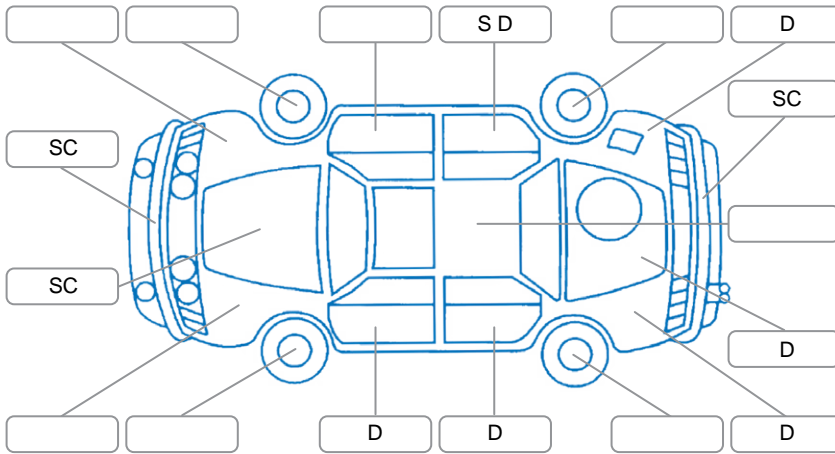

Report ID:	25,912,567	Version:	2
Created:	14 May 2026		

Make:	Isuzu	Model:	D-MAX
Body Style:	Utility	Year:	2022
Rego No.:	PDJ841	Rego Expiry:	29 Jun 2026
WoF Expiry:	13 May 2027	Odometer:	124,900 Kms
Good No.:	25912567	VIN:	MPATFR40JNT001184
Next Service:	135000	Service History:	Yes

Key
 S = Scratch R = Rust C = Crack * = Decals W = Significant scuffs
 D = Dent PT = Paint defect P = Pin dent SC = Stone Chips

Note: some defects and blemishes may not be displayed in the diagram

Body Inspection Comments

Windscreen stone chips.
 LH tail lamp has small edge chip.
 VTNZ WOF inspected and passed.

Conditions During Body Inspection Dry

Under Carriage and Under Bonnet Inspection Comments

2Wheel drive.

Interior Comments