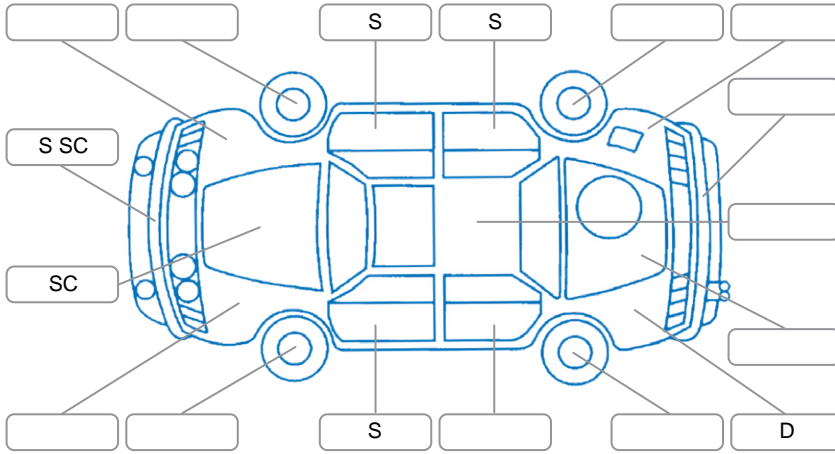

Report ID:	25,912,551	Version:	1
Created:	01 May 2026		

Make:	KIA	Model:	Sorento
Body Style:	SUV	Year:	2022
Rego No.:	PLU966	Rego Expiry:	27 Sep 2026
WoF Expiry:	28 Sep 2026	Odometer:	70,713 Kms
Good No.:	25912551	VIN:	KNARH81BWN5161788
Next Service:	75000	Service History:	Yes

Key
 S = Scratch R = Rust C = Crack * = Decals W = Significant scuffs
 D = Dent PT = Paint defect P = Pin dent SC = Stone Chips

Note: some defects and blemishes may not be displayed in the diagram

Body Inspection Comments