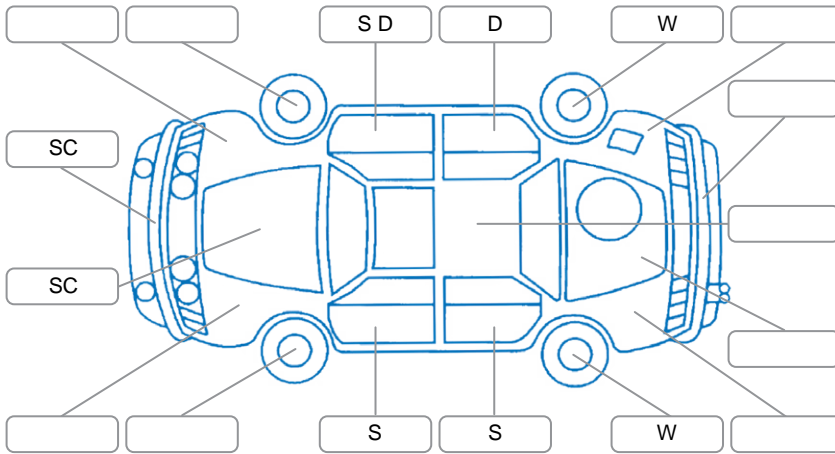

Report ID:	25,912,546	Version:	1
Created:	06 May 2026		

Make:	Polestar	Model:	Polestar 2
Body Style:	Hatchback	Year:	2023
Rego No.:	PUR531	Rego Expiry:	27 Sep 2026
WoF Expiry:	18 Mar 2027	Odometer:	42,235 Kms
Good No.:	25912546	VIN:	YSMVSEFA8PL147421
Next Service:	59172	Service History:	No

Key

S = Scratch R = Rust C = Crack * = Decals W = Significant scuffs
 D = Dent PT = Paint defect P = Pin dent SC = Stone Chips

Note: some defects and blemishes may not be displayed in the diagram

Body Inspection Comments

Quick charging cable mis.
 Parcel tray mis.

Conditions During Body Inspection Dry

Under Carriage and Under Bonnet Inspection Comments

2Wheel drive.

Interior Comments

Seats:	Good
Carpets:	Good
Panels:	Good
Dashboard:	Good