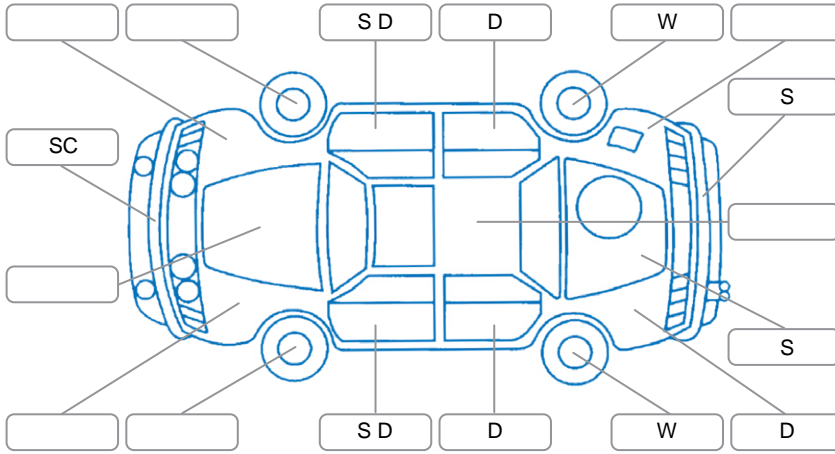

Report ID:	25,912,505	Version:	2
Created:	12 May 2026		

Make:	KIA	Model:	Sorento
Body Style:	SUV	Year:	2022
Rego No.:	PHB159	Rego Expiry:	26 Jun 2026
WoF Expiry:	11 May 2027	Odometer:	59,945 Kms
Good No.:	25912505	VIN:	KNARH81BWN5161211
Next Service:	70000	Service History:	No

Key

S = Scratch R = Rust C = Crack * = Decals W = Significant scuffs
 D = Dent PT = Paint defect P = Pin dent SC = Stone Chips

Note: some defects and blemishes may not be displayed in the diagram

Body Inspection Comments

Conditions During Body Inspection: Dry

Under Carriage and Under Bonnet Inspection Comments

4Wheel drive.

Interior Comments

Seats:	Good
Carpets:	Good
Panels:	Good
Dashboard:	Good

General Comments

Road Conditions During Test Drive	Dry	
Engine Timing Mechanism	Cambelt	
Evidence of Cam Belt Replacement	<input type="checkbox"/> Yes	<input checked="" type="checkbox"/> No
Inspected by:	Rajesh Mayan	
Published by:	Andrew Sullivan	
Inspection Date:	28 Apr 2026	