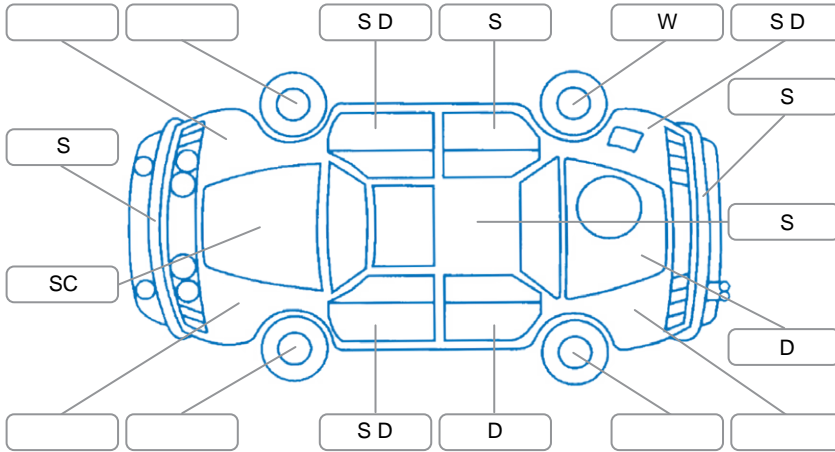

Report ID:	25,912,477	Version:	2
Created:	04 Jun 2026		

Make:	Toyota	Model:	Rav4
Body Style:	SUV	Year:	2022
Rego No.:	QDN850	Rego Expiry:	29 Jun 2026
WoF Expiry:	22 Jul 2026	Odometer:	115,816 Kms
Good No.:	25912477	VIN:	JTMR13FV80D089902
Next Service:	123,000 kms	Service History:	Yes

Key

S = Scratch R = Rust C = Crack * = Decals W = Significant scuffs
 D = Dent PT = Paint defect P = Pin dent SC = Stone Chips

Note: some defects and blemishes may not be displayed in the diagram

Body Inspection Comments

Under Carriage and Under Bonnet Inspection Comments

4wd

Interior Comments

Seats:	Good
Carpets:	Good
Panels:	RR interior trim scratches
Dashboard:	Centre console lid worn

General Comments

Road Conditions During Test Drive	Dry
Engine Timing Mechanism	Timing Chain
Evidence of Cam Belt Replacement	<input type="checkbox"/> Yes <input type="checkbox"/> No Kms
Inspected by:	Vasanthakumar Mayilswamy
Published by:	Ben Nicholson
Inspection Date:	29 Apr 2026