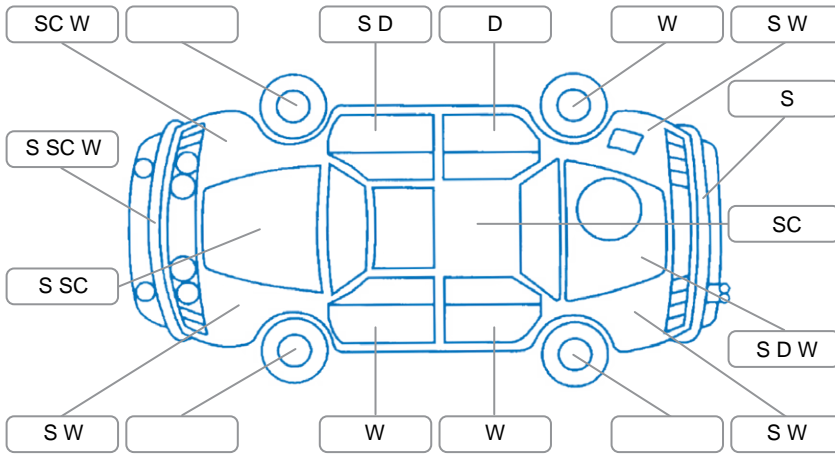

Make:	Mazda	Model:	Bt-50
Body Style:	Utility	Year:	2016
Rego No.:	KDJ591	Rego Expiry:	26 Apr 2026
WoF Expiry:	24 Jun 2026	Odometer:	254,980 Kms
Good No.:	25912465	VIN:	MMOUR0YF100591879
Next Service:	?	Service History:	Yes

**Key**  
 S = Scratch    R = Rust    C = Crack    \* = Decals    W = Significant scuffs  
 D = Dent    PT = Paint defect    P = Pin dent    SC = Stone Chips

Note: some defects and blemishes may not be displayed in the diagram

### General Comments

Rear left tyre mismatch

Road Conditions During Test Drive

Dry

Engine Timing Mechanism

Timing Chain

Evidence of Cam Belt Replacement

Yes     No