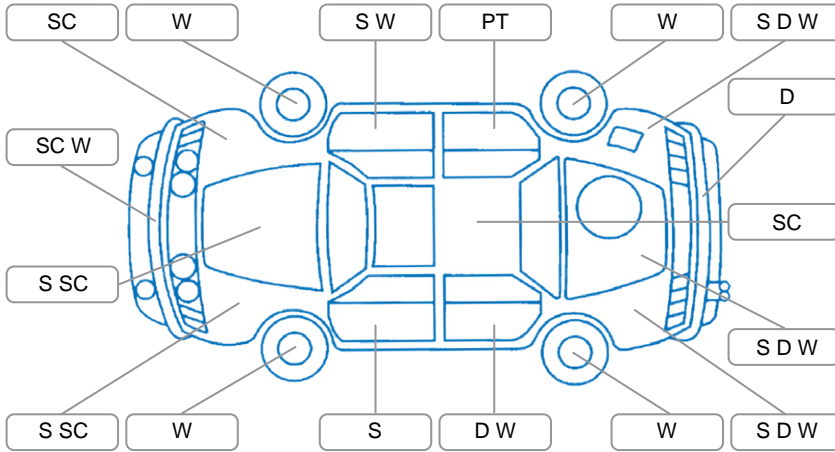

Report ID:	25,912,412	Version:	1
Created:	23 Apr 2026		

Make:	Ford	Model:	Ranger
Body Style:	Utility	Year:	2017
Rego No.:	PRY990	Rego Expiry:	31 Aug 2025
WoF Expiry:	13 Jun 2025	Odometer:	198,452 Kms
Good No.:	25912412	VIN:	MNAUMFF50GW660392
Next Service:	181,000km	Service History:	Yes

Key

S = Scratch R = Rust C = Crack * = Decals W = Significant scuffs
 D = Dent PT = Paint defect P = Pin dent SC = Stone Chips

Note: some defects and blemishes may not be displayed in the diagram

Body Inspection Comments

- Right rear wheel fender damaged
- Windscreen stone chips
- Tire pressure light

Conditions During Body Inspection: Dry

Under Carriage and Under Bonnet Inspection Comments

Rear wheel drive

Interior Comments