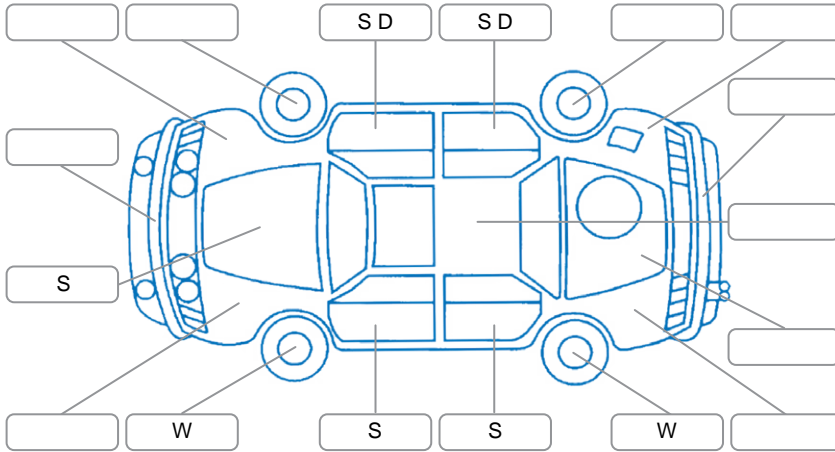

Report ID:	25,912,408	Version:	2
Created:	23 Apr 2026		

Make:	Ford	Model:	Ranger
Body Style:	Utility	Year:	2019
Rego No.:	MEY604	Rego Expiry:	24 Jun 2026
WoF Expiry:	10 Jul 2026	Odometer:	234,242 Kms
Good No.:	25912408	VIN:	MPBUMFF80KX209491
Next Service:	242891	Service History:	Yes

Key

S = Scratch R = Rust C = Crack * = Decals W = Significant scuffs
 D = Dent PT = Paint defect P = Pin dent SC = Stone Chips

Note: some defects and blemishes may not be displayed in the diagram

Body Inspection Comments

RL left quarter moulding not secure.
 Canopy door seal refit.RF body seal torn.

Conditions During Body Inspection Dry

Under Carriage and Under Bonnet Inspection Comments

2Wheel drive.

Interior Comments

Seats:	Driver seat torn.
Carpets:	Good
Panels:	Good
Dashboard:	Good