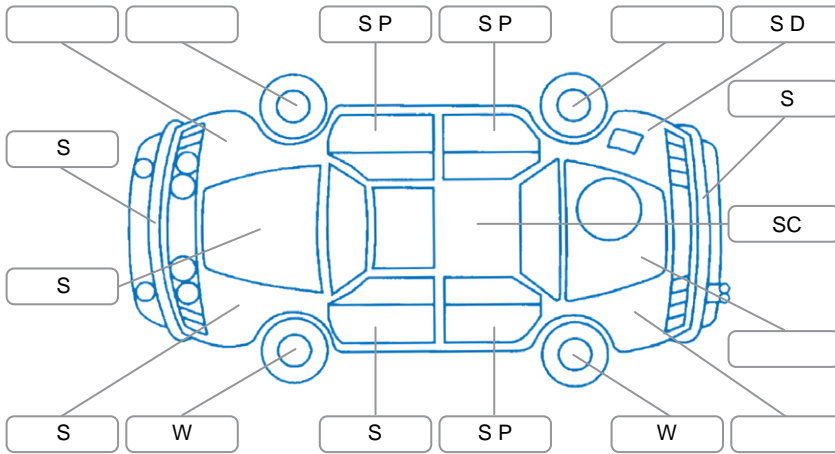

Key
 S = Scratch R = Rust C = Crack * = Decals W = Significant scuffs
 D = Dent PT = Paint defect P = Pin dent SC = Stone Chips

Note: some defects and blemishes may not be displayed in the diagram

Body Inspection Comments

- After market holes in front and rear bumpers
- After market holes in roof
- FR door interior seal torn

Conditions During Body Inspection: Dry

Under Carriage and Under Bonnet Inspection Comments

Fwd

Interior Comments