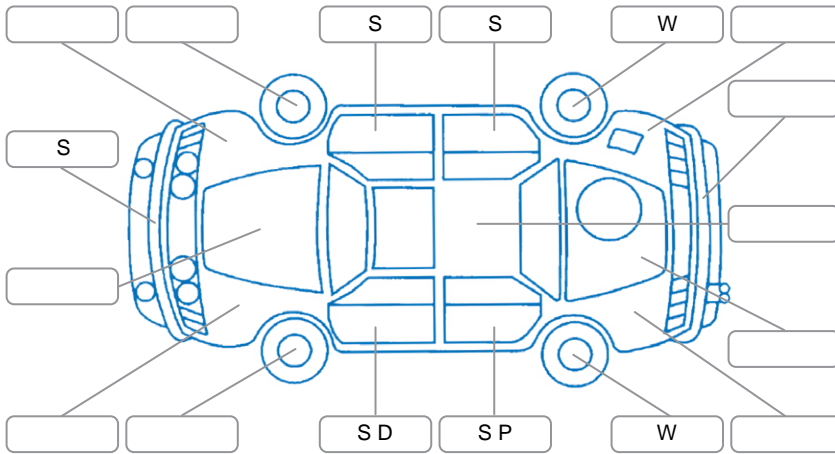

Report ID:	25,912,355	Version:	1
Created:	15 Apr 2026		

Make:	Toyota	Model:	Prius C
Body Style:	Hatchback	Year:	2019
Rego No.:	LZG352	Rego Expiry:	19 Feb 2027
WoF Expiry:	17 Mar 2027	Odometer:	204,055 Kms
Good No.:	25912355	VIN:	JTDKD3B3901627084
Next Service:	204,750 kms	Service History:	Yes

Key
 S = Scratch R = Rust C = Crack * = Decals W = Significant scuffs
 D = Dent PT = Paint defect P = Pin dent SC = Stone Chips

Note: some defects and blemishes may not be displayed in the diagram

Body Inspection Comments