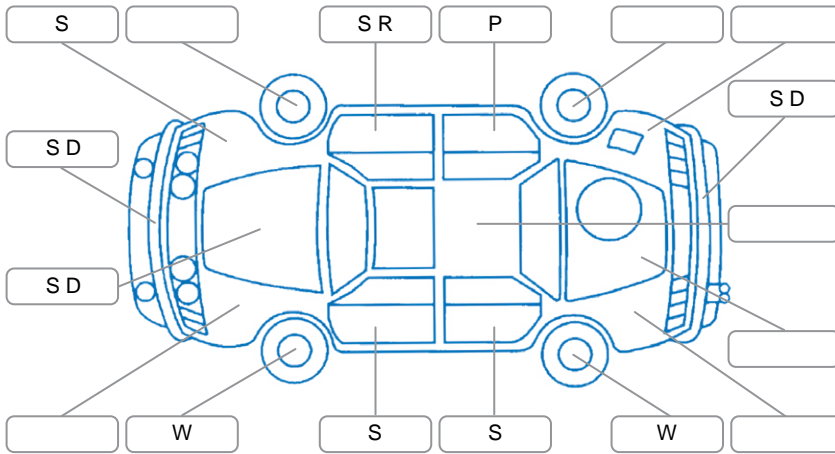

Key

S = Scratch R = Rust C = Crack * = Decals W = Significant scuffs
 D = Dent PT = Paint defect P = Pin dent SC = Stone Chips

Note: some defects and blemishes may not be displayed in the diagram

Body Inspection Comments

Windscreen stone chip cracked
 After market holes in roof hood lining

Conditions During Body Inspection Dry

Under Carriage and Under Bonnet Inspection Comments

4wd

Interior Comments

Seats:	Good
Carpets:	Average
Panels:	Average
Dashboard:	Average