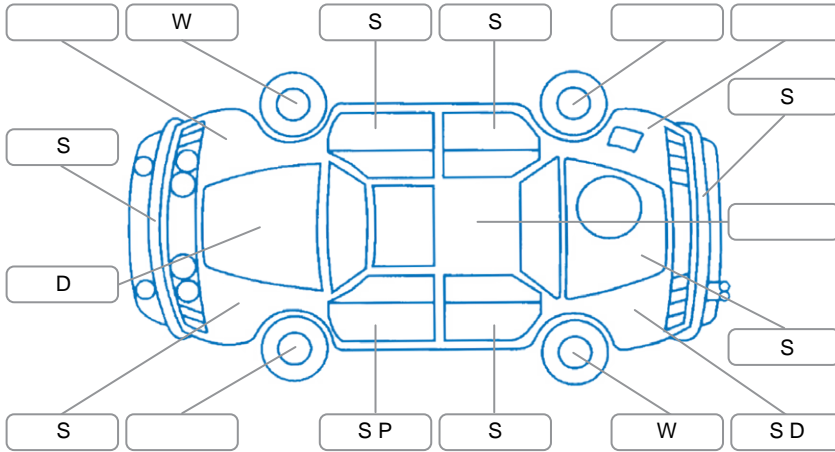

Make:	Ford	Model:	Kuga
Body Style:	SUV	Year:	2016
Rego No.:	KDU669	Rego Expiry:	27 Oct 2026
WoF Expiry:	07 Oct 2026	Odometer:	121,833 Kms
Good No.:	25912317	VIN:	WF0AXXWPMAGD87593
Next Service:	136,000 kms	Service History:	Yes

Key

S = Scratch R = Rust C = Crack * = Decals W = Significant scuffs
 D = Dent PT = Paint defect P = Pin dent SC = Stone Chips

Note: some defects and blemishes may not be displayed in the diagram

Body Inspection Comments

- 4wd
- Engine oil leak

Interior Comments

Seats:	FL seat back pad stained
Carpets:	Good
Panels:	Good
Dashboard:	12v adaptor cover missing

General Comments

Steering wheel worn

Road Conditions During Test Drive	Dry
Engine Timing Mechanism	Timing Chain
Evidence of Cam Belt Replacement	<input type="checkbox"/> Yes <input type="checkbox"/> No Kms
Inspected by:	Vasanthakumar Mayilswamy
Published by:	Ben Nicholson
Inspection Date:	16 Apr 2026