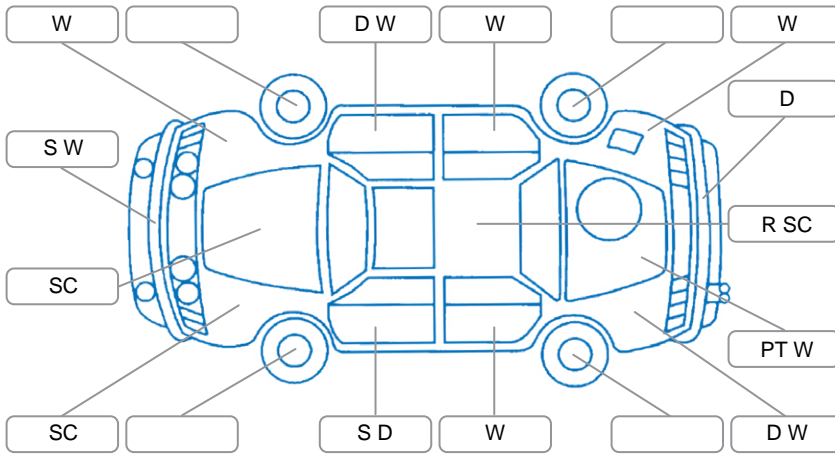

Report ID:	25,912,243	Version:	1
Created:	14 Apr 2026		

Make:	Toyota	Model:	Hilux
Body Style:	Utility	Year:	2019
Rego No.:	MBE483	Rego Expiry:	25 Sep 2026
WoF Expiry:	12 Mar 2027	Odometer:	162,668 Kms
Good No.:	25912243	VIN:	MR0JA3CC700080701
Next Service:	164,255km	Service History:	No

**Key**  
 S = Scratch    R = Rust    C = Crack    \* = Decals    W = Significant scuffs  
 D = Dent    PT = Paint defect    P = Pin dent    SC = Stone Chips

Note: some defects and blemishes may not be displayed in the diagram