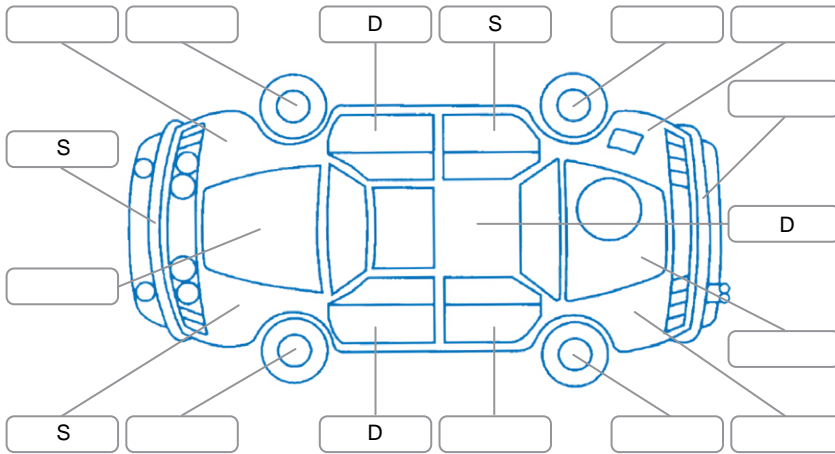

Report ID:	25,912,204	Version:	2
Created:	22 Apr 2026		

Make:	Hyundai	Model:	Santa FE
Body Style:	SUV	Year:	2022
Rego No.:	PGP939	Rego Expiry:	26 Jun 2026
WoF Expiry:	19 Aug 2026	Odometer:	68,725 Kms
Good No.:	25912204	VIN:	KMHS281HWMU414268
Next Service:	76000	Service History:	Yes

Key
 S = Scratch R = Rust C = Crack * = Decals W = Significant scuffs
 D = Dent PT = Paint defect P = Pin dent SC = Stone Chips

Note: some defects and blemishes may not be displayed in the diagram

Body Inspection Comments

RF body seal torn.

Conditions During Body Inspection Dry

Under Carriage and Under Bonnet Inspection Comments

4Wheel drive

Interior Comments

Seats:	Good
Carpets:	Good
Panels:	Good
Dashboard:	Good

General Comments