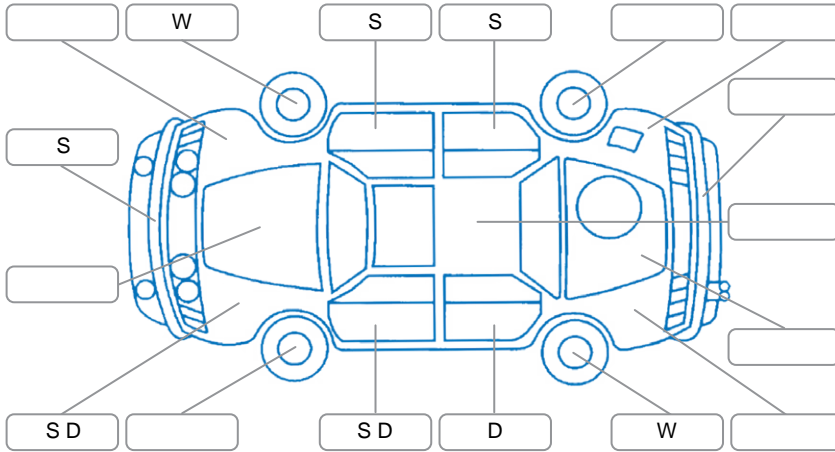

Key

S = Scratch R = Rust C = Crack * = Decals W = Significant scuffs
 D = Dent PT = Paint defect P = Pin dent SC = Stone Chips

Note: some defects and blemishes may not be displayed in the diagram

Body Inspection Comments

Cargo trim after market hole.
 Windscreen crack.

Conditions During Body Inspection Wet

Under Carriage and Under Bonnet Inspection Comments

2Wheel drive.
 Engine oil leaks.

Interior Comments

Seats:	Good
Carpets:	Driver side torn.
Panels:	Good
Dashboard:	Good