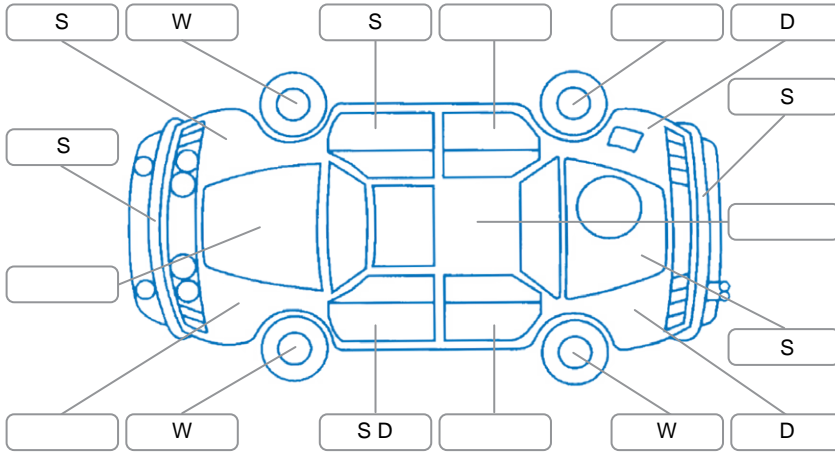

Key

S = Scratch R = Rust C = Crack * = Decals W = Significant scuffs
 D = Dent PT = Paint defect P = Pin dent SC = Stone Chips

Note: some defects and blemishes may not be displayed in the diagram

Body Inspection Comments

Windscreen crack.
 Boot trim after market hole.

Conditions During Body Inspection

Wet

Under Carriage and Under Bonnet Inspection Comments

2Wheel drive.
 Engine oil seepage.
 TM oil seepage in drive shaft seal.