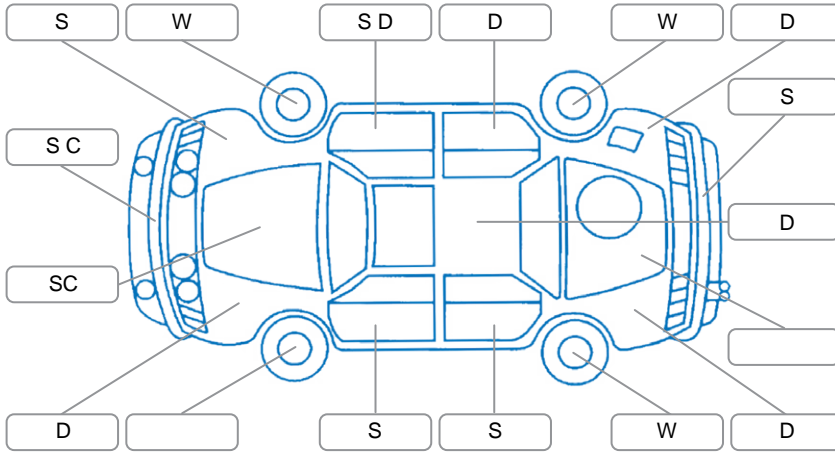

Key

S = Scratch R = Rust C = Crack * = Decals W = Significant scuffs
 D = Dent PT = Paint defect P = Pin dent SC = Stone Chips

Note: some defects and blemishes may not be displayed in the diagram

Body Inspection Comments

RH sun visor mirror cover crack.
 Boot trim after market hole.

Conditions During Body Inspection

Wet

Under Carriage and Under Bonnet Inspection Comments

2Wheel drive.

Interior Comments

Seats:	Good
Carpets:	Driver side torn.
Panels:	Good
Dashboard:	Good