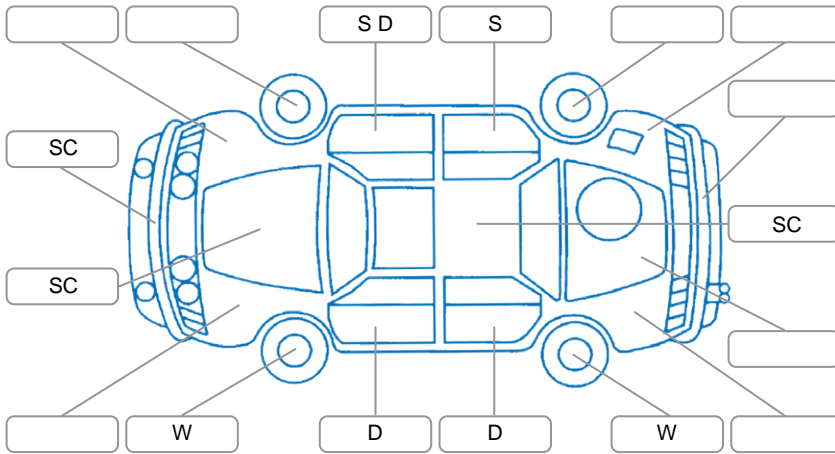

Report ID:	25,912,145	Version:	1
Created:	10 Apr 2026		

Make:	Hyundai	Model:	Kona
Body Style:	SUV	Year:	2021
Rego No.:	NUJ607	Rego Expiry:	19 Oct 2026
WoF Expiry:	02 Feb 2027	Odometer:	60,762 Kms
Good No.:	25912145	VIN:	KMHK281BTMU791437
Next Service:	Due	Service History:	Yes

Key
 S = Scratch R = Rust C = Crack * = Decals W = Significant scuffs
 D = Dent PT = Paint defect P = Pin dent SC = Stone Chips

Note: some defects and blemishes may not be displayed in the diagram

Body Inspection Comments

Conditions During Body Inspection: Dry

Under Carriage and Under Bonnet Inspection Comments

2Wheel drive.

Interior Comments

Seats:	Good
Carpets:	Good
Panels:	Good
Dashboard:	Good

General Comments

Road Conditions During Test Drive	Dry		
Engine Timing Mechanism	Timing Chain		
Evidence of Cam Belt Replacement	<input type="checkbox"/> Yes	<input type="checkbox"/> No	Kms
Inspected by:	Rajesh Mayan		
Published by:	Rajesh Mayan		
Inspection Date:	10 Apr 2026		