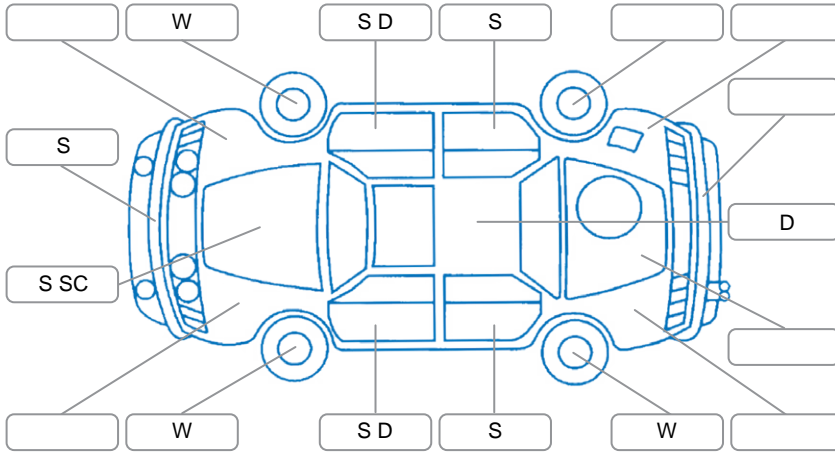

Report ID:	25,912,068	Version:	1
Created:	08 Apr 2026		

Make:	Hyundai	Model:	Santa FE
Body Style:	SUV	Year:	2022
Rego No.:	PDL55	Rego Expiry:	23 Sep 2026
WoF Expiry:	14 Apr 2026	Odometer:	102,913 Kms
Good No.:	25912068	VIN:	KMHS381HWNU421035
Next Service:	111000	Service History:	Yes

Key

S = Scratch R = Rust C = Crack * = Decals W = Significant scuffs
 D = Dent PT = Paint defect P = Pin dent SC = Stone Chips

Note: some defects and blemishes may not be displayed in the diagram

Body Inspection Comments

Front both tyre out side edge torn.
 AC noise.

Conditions During Body Inspection

Wet

Under Carriage and Under Bonnet Inspection Comments

4Wheel drive.

Interior Comments

Seats:	Good
Carpets:	Good
Panels:	Good
Dashboard:	Good