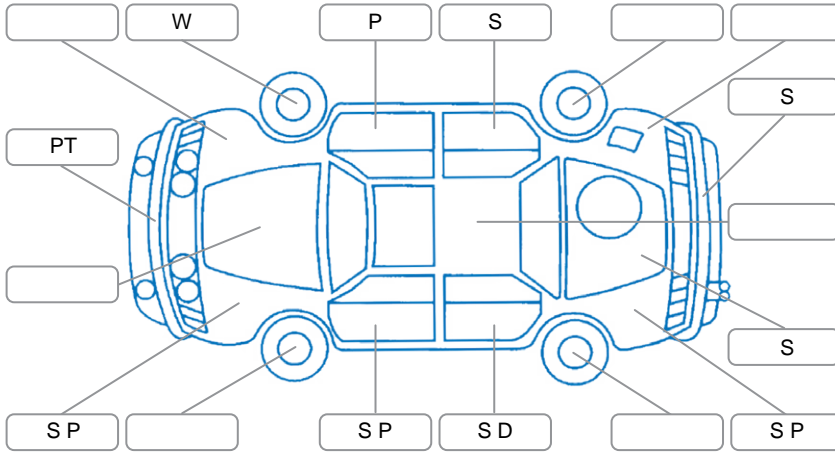

Report ID:	25,912,006	Version:	1
Created:	30 Mar 2026		

Make:	Nissan	Model:	Dualis
Body Style:	Wagon	Year:	2007
Rego No.:	KGM395	Rego Expiry:	31 Jul 2026
WoF Expiry:	25 Jun 2026	Odometer:	206,634 Kms
Good No.:	25912006	VIN:	7AT0DH7HX16065139
Next Service:	211,897 kms	Service History:	No

Key

S = Scratch R = Rust C = Crack * = Decals W = Significant scuffs
 D = Dent PT = Paint defect P = Pin dent SC = Stone Chips

Note: some defects and blemishes may not be displayed in the diagram

Body Inspection Comments