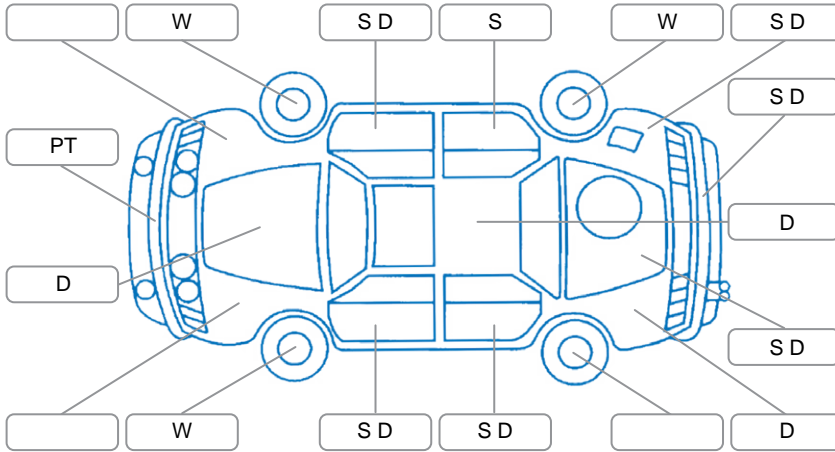

Key

S = Scratch R = Rust C = Crack * = Decals W = Significant scuffs
 D = Dent PT = Paint defect P = Pin dent SC = Stone Chips

Note: some defects and blemishes may not be displayed in the diagram

Body Inspection Comments

Boot trim after market hole.

Conditions During Body Inspection

Dry

Under Carriage and Under Bonnet Inspection Comments

2Wheel drive.

Interior Comments

Seats:	Good
Carpets:	Driver side torn.
Panels:	Average
Dashboard:	Good