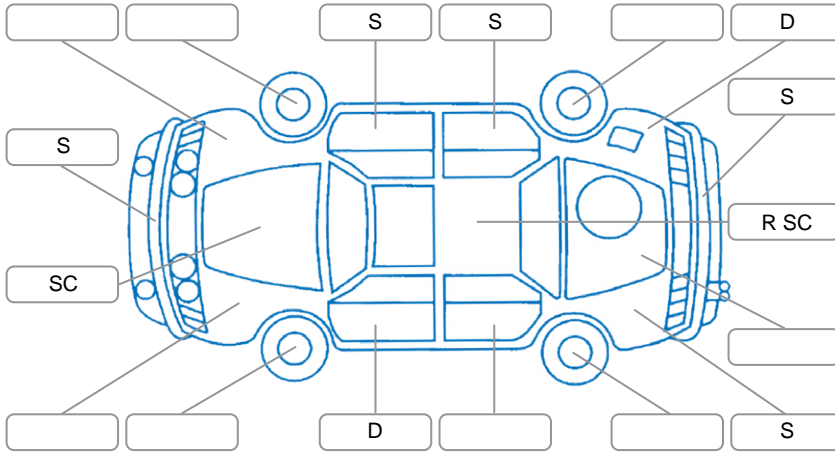

Report ID:	25,911,983	Version:	1
Created:	01 Apr 2026		

Make:	Toyota	Model:	Corolla
Body Style:	Sedan	Year:	2021
Rego No.:	NGE327	Rego Expiry:	21 Jul 2026
WoF Expiry:	23 Jan 2027	Odometer:	104,694 Kms
Good No.:	25911983	VIN:	JTDBB3BE40J034322
Next Service:	114500	Service History:	Yes

Key

S = Scratch R = Rust C = Crack * = Decals W = Significant scuffs
 D = Dent PT = Paint defect P = Pin dent SC = Stone Chips

Note: some defects and blemishes may not be displayed in the diagram

Body Inspection Comments

- RR body seal torn.
- LF door seal damage.
- LF wheel trim mis.
- A pillar trim not secure

Conditions During Body Inspection: Dry

Under Carriage and Under Bonnet Inspection Comments

2Wheel drive.

Interior Comments