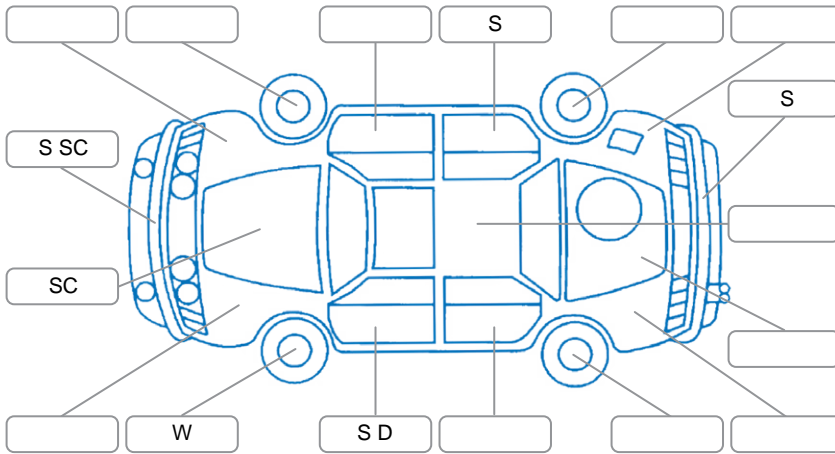

Key
 S = Scratch R = Rust C = Crack * = Decals W = Significant scuffs
 D = Dent PT = Paint defect P = Pin dent SC = Stone Chips

Note: some defects and blemishes may not be displayed in the diagram

Body Inspection Comments

Windscreen stone chips.
 Roof lining dent.

Conditions During Body Inspection Dry

Under Carriage and Under Bonnet Inspection Comments

2Wheel drive.

Interior Comments

Seats:	Good
Carpets:	Good
Panels:	Average
Dashboard:	Good