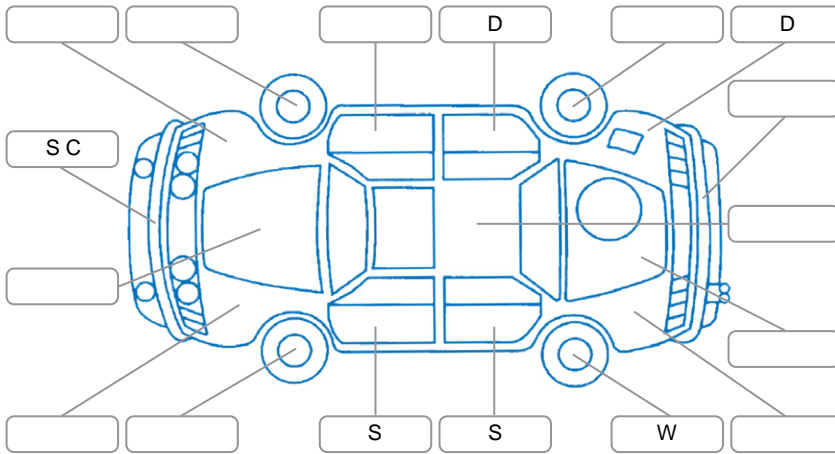

Report ID:	25,911,954	Version:	2
Created:	14 Apr 2026		

Make:	Hyundai	Model:	Tucson
Body Style:	SUV	Year:	2023
Rego No.:	PUQ820	Rego Expiry:	20 Sep 2026
WoF Expiry:	21 Mar 2026	Odometer:	53,810 Kms
Good No.:	25911954	VIN:	TMAJB811MNJ144644
Next Service:	60803	Service History:	Yes

Key

S = Scratch R = Rust C = Crack * = Decals W = Significant scuffs
 D = Dent PT = Paint defect P = Pin dent SC = Stone Chips

Note: some defects and blemishes may not be displayed in the diagram

Body Inspection Comments

Conditions During Body Inspection: Dry

Under Carriage and Under Bonnet Inspection Comments

2Wheel drive.

Interior Comments

Seats:	Good
Carpets:	Good
Panels:	Good
Dashboard:	Good

General Comments

Road Conditions During Test Drive	Wet		
Engine Timing Mechanism	Timing Chain		
Evidence of Cam Belt Replacement	<input type="checkbox"/> Yes	<input type="checkbox"/> No	Kms
Inspected by:	Rajesh Mayan		
Published by:	Ben Nicholson		
Inspection Date:	07 Apr 2026		