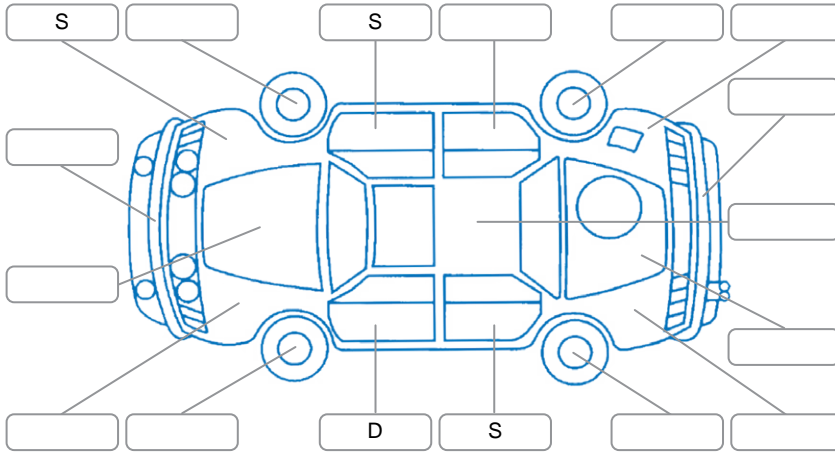

Report ID:	25,911,908	Version:	1
Created:	08 Apr 2026		

Make:	KIA	Model:	Sportage
Body Style:	SUV	Year:	2023
Rego No.:	PTP602	Rego Expiry:	15 Sep 2026
WoF Expiry:	05 Mar 2027	Odometer:	66,574 Kms
Good No.:	25911908	VIN:	KNAPU81DMN7103894
Next Service:	73000	Service History:	Yes

Key

S = Scratch R = Rust C = Crack * = Decals W = Significant scuffs
 D = Dent PT = Paint defect P = Pin dent SC = Stone Chips

Note: some defects and blemishes may not be displayed in the diagram

Body Inspection Comments