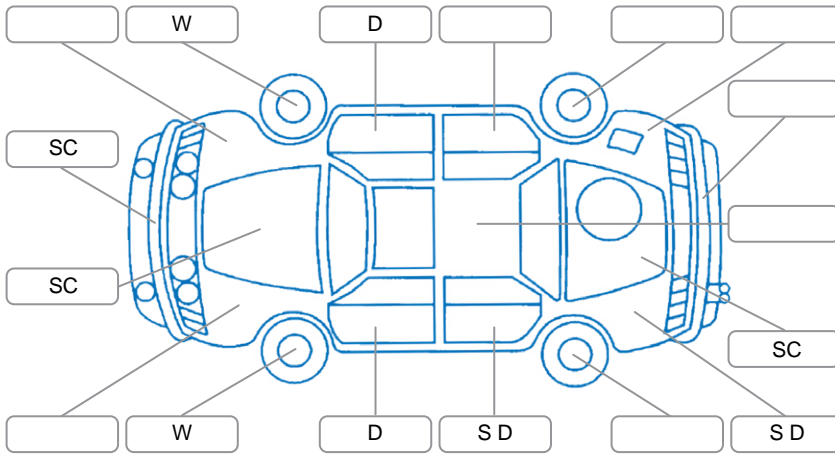

Report ID:	25,911,822	Version:	2
Created:	14 Apr 2026		

Make:	Hyundai	Model:	Kona
Body Style:	SUV	Year:	2023
Rego No.:	QMN557	Rego Expiry:	12 Jul 2026
WoF Expiry:	24 Apr 2027	Odometer:	32,119 Kms
Good No.:	25911822	VIN:	KMHK381EVPU117547
Next Service:	43358	Service History:	No

Key
 S = Scratch R = Rust C = Crack * = Decals W = Significant scuffs
 D = Dent PT = Paint defect P = Pin dent SC = Stone Chips

Note: some defects and blemishes may not be displayed in the diagram

Body Inspection Comments