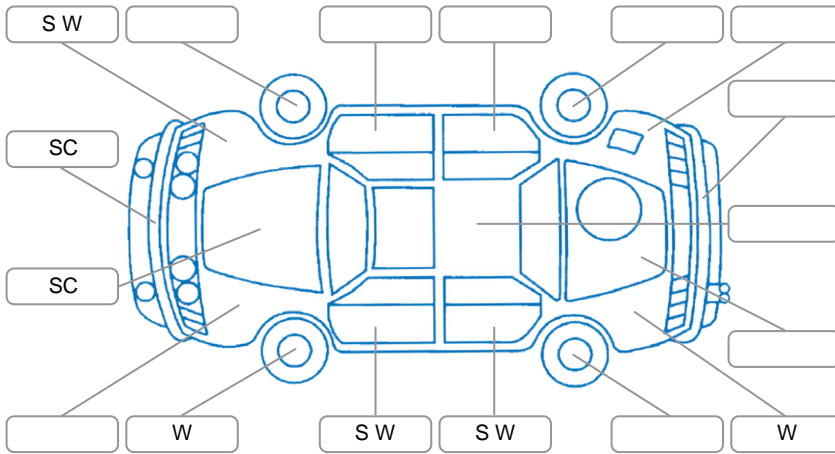

Key
 S = Scratch R = Rust C = Crack * = Decals W = Significant scuffs
 D = Dent PT = Paint defect P = Pin dent SC = Stone Chips

Note: some defects and blemishes may not be displayed in the diagram

Body Inspection Comments

Holes in the front side fenders and front bumper

Conditions During Body Inspection

Wet

Under Carriage and Under Bonnet Inspection Comments

Interior Comments

Seats:	Good
Carpets:	Good
Panels:	Good
Dashboard:	Good