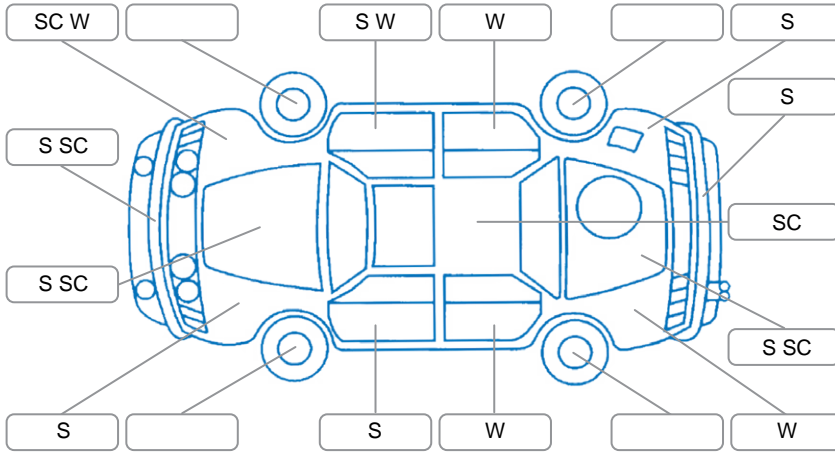

Report ID:	25,911,657	Version:	2
Created:	23 Mar 2026		

Make:	Toyota	Model:	Landcruiser Prado
Body Style:	Wagon	Year:	2015
Rego No.:	RQJ808	Rego Expiry:	20 Nov 2026
WoF Expiry:	13 May 2026	Odometer:	108,307 Kms
Good No.:	25911657	VIN:	7AT0H60HX25006383
Next Service:	?	Service History:	No

Key
 S = Scratch R = Rust C = Crack * = Decals W = Significant scuffs
 D = Dent PT = Paint defect P = Pin dent SC = Stone Chips

Note: some defects and blemishes may not be displayed in the diagram

Body Inspection Comments

Windscreen stone chips

Conditions During Body Inspection

Dry

Under Carriage and Under Bonnet Inspection Comments

4 wheel drive

Interior Comments

Seats:	Good
Carpets:	Good
Panels:	Good
Dashboard:	Good

General Comments