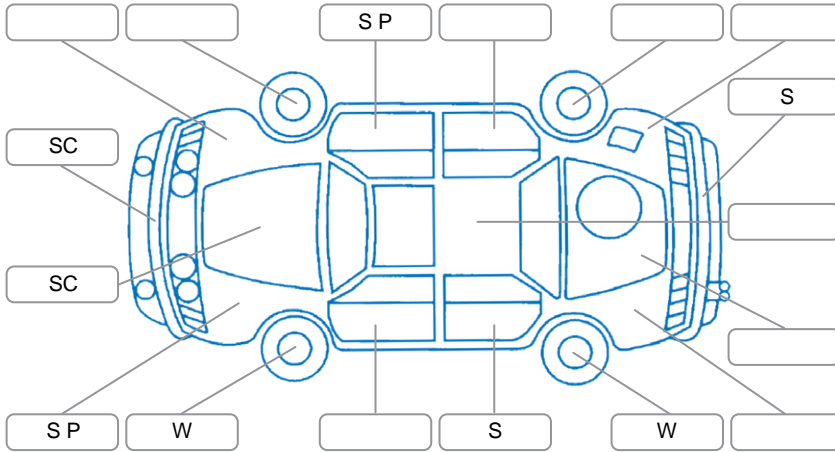

Report ID:	25,883,962	Version:	1
Created:	06 Jul 2026		

Make:	Toyota	Model:	Camry
Body Style:	Sedan	Year:	2018
Rego No.:	LWA801	Rego Expiry:	06 Dec 2026
WoF Expiry:	22 Dec 2026	Odometer:	104,808 Kms
Good No.:	25883962	VIN:	JTNBZ3HK003006140
Next Service:	108000	Service History:	Yes

Key

S = Scratch R = Rust C = Crack * = Decals W = Significant scuffs
 D = Dent PT = Paint defect P = Pin dent SC = Stone Chips

Note: some defects and blemishes may not be displayed in the diagram

Body Inspection Comments

Conditions During Body Inspection: Dry

Under Carriage and Under Bonnet Inspection Comments

Interior Comments

Seats:	Good
Carpets:	Good
Panels:	Good
Dashboard:	Good

General Comments

Road Conditions During Test Drive	Dry	
Engine Timing Mechanism	Timing Chain	
Evidence of Cam Belt Replacement	<input type="checkbox"/> Yes <input type="checkbox"/> No	Kms
Inspected by:	Chris Buckley	
Published by:	Mitch Chrystal	
Inspection Date:	06 Jul 2026	