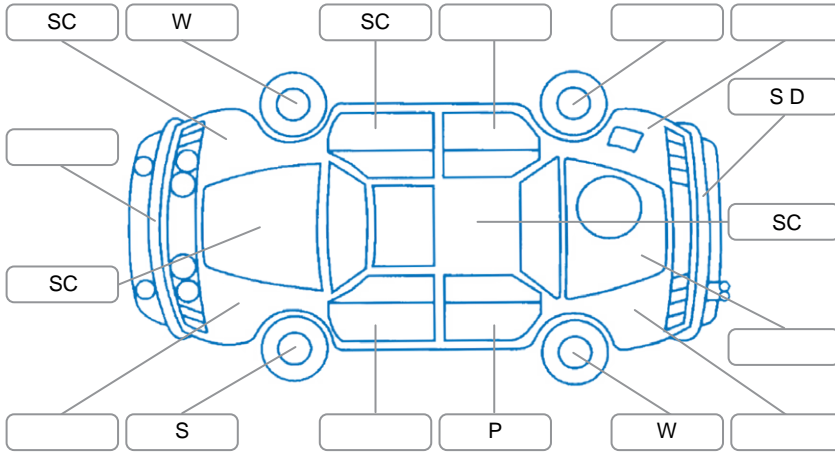

Report ID:	25,883,943	Version:	1
Created:	06 Jul 2026		

Make:	Mitsubishi	Model:	Eclipse Cross
Body Style:	SUV	Year:	2022
Rego No.:	NUM343	Rego Expiry:	23 Aug 2026
WoF Expiry:	24 Mar 2027	Odometer:	88,203 Kms
Good No.:	25883943	VIN:	JMFXDGL3WNZ001914
Next Service:	75000	Service History:	No

Key

S = Scratch R = Rust C = Crack * = Decals W = Significant scuffs
 D = Dent PT = Paint defect P = Pin dent SC = Stone Chips

Note: some defects and blemishes may not be displayed in the diagram

Body Inspection Comments

Conditions During Body Inspection

Dry

Under Carriage and Under Bonnet Inspection Comments

Interior Comments

Seats:	Good
Carpets:	Average
Panels:	Good
Dashboard:	Good

General Comments

Road Conditions During Test Drive: Dry