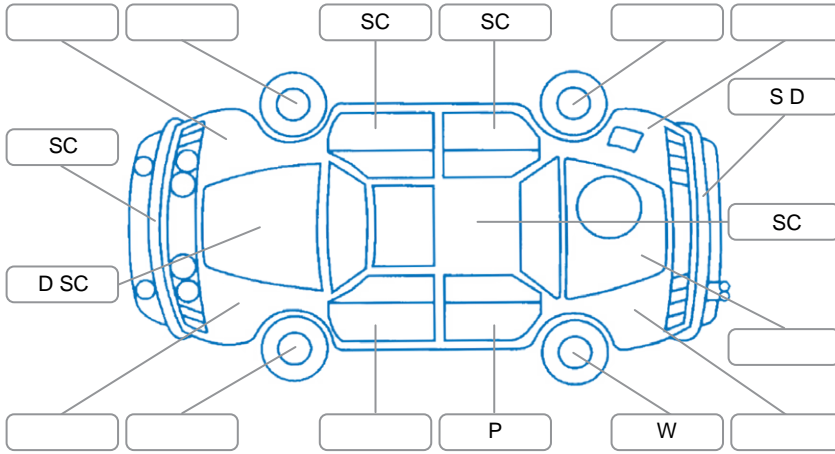

Report ID:	25,883,936	Version:	1
Created:	06 Jul 2026		

Make:	Mitsubishi	Model:	Eclipse Cross
Body Style:	SUV	Year:	2022
Rego No.:	NUM341	Rego Expiry:	23 Aug 2026
WoF Expiry:	20 Mar 2027	Odometer:	59,828 Kms
Good No.:	25883936	VIN:	JMFXDGL3WNZ001935
Next Service:	69311	Service History:	Yes

**Key**

S = Scratch    R = Rust    C = Crack    \* = Decals    W = Significant scuffs  
 D = Dent    PT = Paint defect    P = Pin dent    SC = Stone Chips

Note: some defects and blemishes may not be displayed in the diagram

**Body Inspection Comments**

W/Screen chip left side x 1 ,

Conditions During Body Inspection

Dry

**Under Carriage and Under Bonnet Inspection Comments**

**Interior Comments**

Seats:	Good
Carpets:	Good
Panels:	Good
Dashboard:	Good